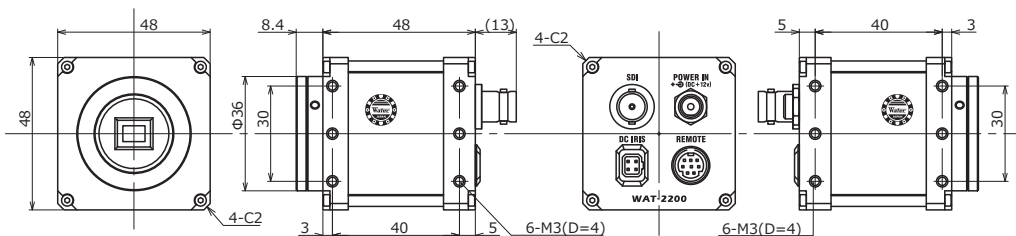

Dimensions

Specifications

Pick-up element	1/2.8 inch CMOS image sensor	
Number of effective pixels	1944(H) × 1224(V)	
Unit cell size	2.8µm(H) × 2.8µm(V)	
Imaging system	RGB+W array mosaic filters on chip	
Synchronizing system	Internal	
Scanning system	Progressive	
Video outputs	3G-SDI (SMPTE424M Compatible, LevelA, YCbCr4:2:2 10bit)	
	HD-SDI (SMPTE292M Compatible, YCbCr4:2:2 10bit)	
Output format	1080/60p, 1080/59.94p, 1080/50p, 1080/60i, 1080/59.94i, 1080/50i, 1080/30p, 1080/29.97p, 1080/25p, 720/60p, 720/59.94p, 720/50p	
Minimum illumination	0.1 lx F1.2 (AGC HIGH=66dB, Shutter=OFF)	
S/N	More than 50dB (AGC OFF=0dB, γ=1.0)	
Function settings	OSD : Remote controller, Communication : RS-232	
AE mode	Fixed	1/60*, 1/100, 1/120, 1/200, 1/500, 1/1000, 1/2000, 1/5000, 1/10000 sec. ※Depends on Output format.
	EI	1/60* - 1/10000 sec. ※Depends on Output format.
White balance	ATW, PWB, MWB, PRESET (3200K, 4300K, 5100K, 6300K)	
AGC	ON	0 - 32dB (LOW), 0 - 42dB (MID), 0 - 66dB (HIGH)
	OFF	—
MGC	0-30dB (2dB step)	
Day/Night	—	
Noise reduction	2DNR OFF/ON Level adjustable	
Wide dynamic range	D-WDR OFF/ON Level adjustable	
Lens iris	DC	
Back light compensation	BLC	
White blemish correction	Up to 1023 pixels	
Sharpness	Level adjustable	
Defog	OFF/ON	
Digital zoom	—	
Privacy mask	16 masks	
Mirror image	OFF, V-FLIP, H-FLIP, HV-FLIP	
Freeze	—	
Motion detection	—	
Neg.image	—	
Interface	BNC (HD-SDI), Power in, Auto iris, miniDIN8P (RC-02, RS-232)	
Power supply	DC+12V±10%	
Power consumption	2.64W (220mA)	
Operating temperature	-10 - +50°C	
Storage temperature	-30 - +70°C	
Operating / Storage humidity	95% RH or less (Without condensation)	
Lens mount	CS mount	
Weight	Approx. 135g	
Accessories	WPDC12-R (DC plug), Hex. wrench, Camera bracket, RC-02 (Remote control)	