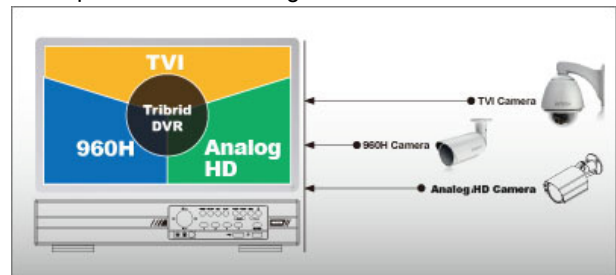

#### Tribrid Video Input

- ❖ Supports Analog HD / TVI / 960H video input.
- ❖ Up to 1080P recording