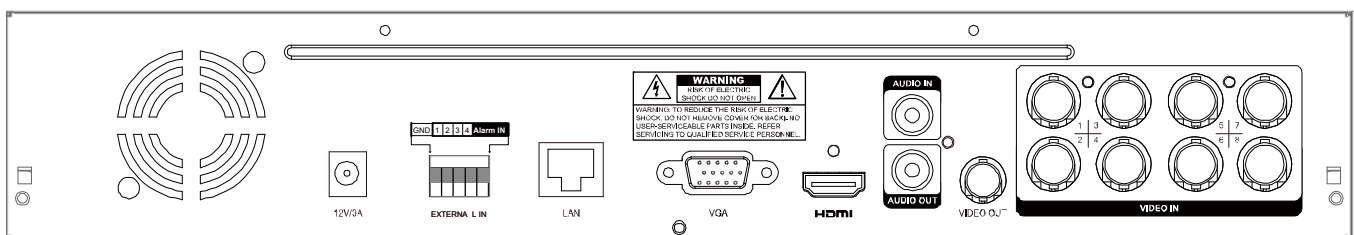

REAR PANEL

* EaZy Networking is a free P2P cloud service to connect AVTECH devices to the Internet automatically by plug-and-play, enabling you to check the live view via your mobile device or laptop at anytime (in 64 kbps).